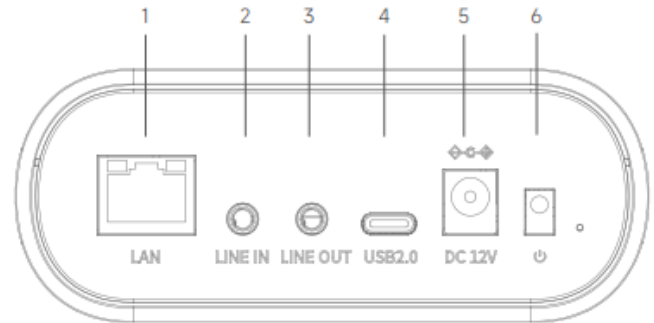

- 1 — LAN
- 2 — LINE IN
- 3 — LINE OUT
- 4 — USB 2.0
- 5 — DC 12V
- 6 — Indicator Light

Disclaimer

Affected by product configuration and manufacturing process, the actual body size/body weight may be different, please refer to the actual product. The product images in this specification are for illustrative purposes only. The actual product effect (including but not limited to appearance, color, size) may be slightly different, please refer to the actual product.

In order to provide accurate specifications as far as possible, the text description and picture effects of this specification may be adjusted and revised in real time, so as to match the actual product performance, specifications and other information.

© 2024 LUXVIEW The logo and other LUXVIEW marks are owned by LUXVIEW and may be registered. All other trademarks are the properties of their respective owners. LUXVIEW assumes no responsibility for any errors that may appear in this publication. Product, pricing and feature information contained herein is subject to change without notice