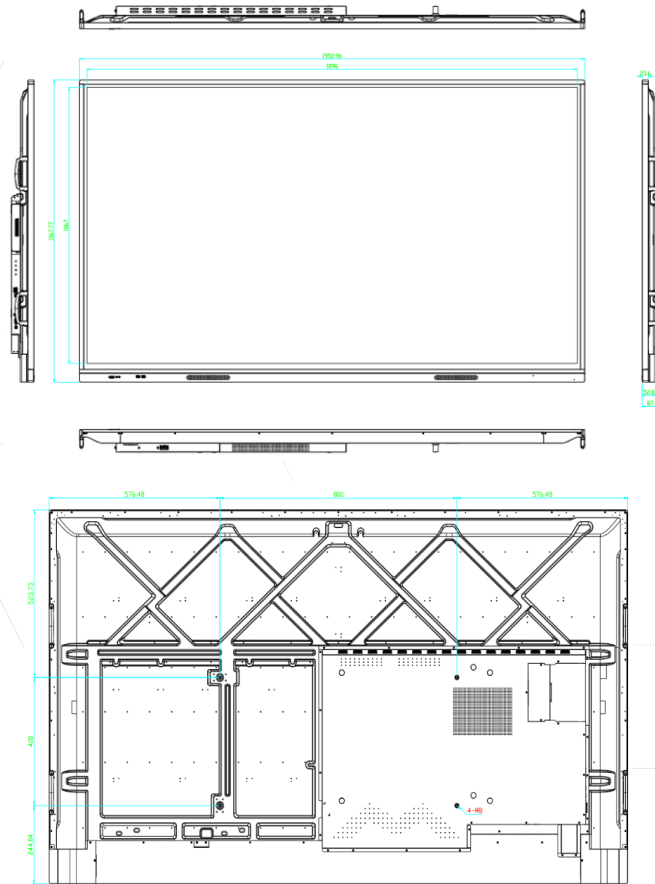

14. OPTIONAL MODULES

OPS module dimension (L × W × H)	OPS (120mm*180mm*30mm)
	OPS (195mm*180mm*30mm)
	OPS (195mm*180mm*42mm)

Product's six views

Disclaimer

Affected by product configuration and manufacturing process, the actual body size/body weight may be different, please refer to the actual product.

The product images in this specification are for illustrative purposes only. The actual product effect (including but not limited to appearance, color, size) may be slightly different, please refer to the actual product.

In order to provide accurate specifications as far as possible, the text description and picture effects of this specification may be adjusted and revised in real time, so as to match the actual product performance, specifications and other information.

© 2024 LUXVIEW The logo and other LUXVIEW marks are owned by LUXVIEW and may be registered. All other trademarks are the properties of their respective owners. LUXVIEW assumes no responsibility for any errors that may appear in this publication. Product, pricing and feature information contained herein is subject to change without notice